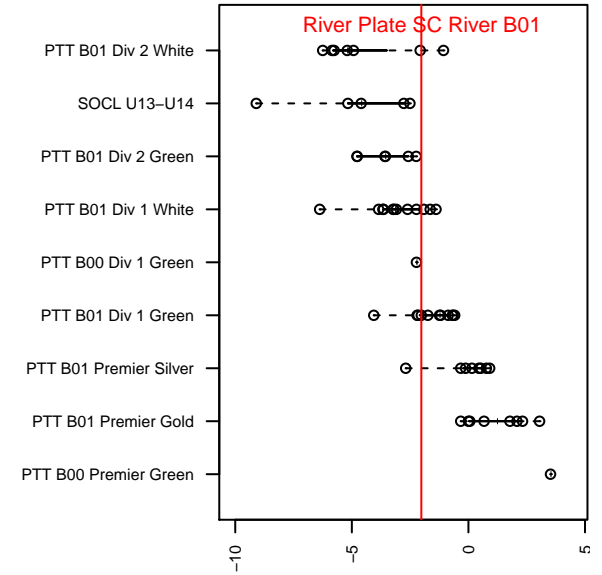

River Plate SC River B01

River Plate SC
 NE Portland, OR
 B01 total strength=1047
 attack=5.02 defense=1.11
 fall league = PTT B01 Div 1 Green
 spr league = Spr OYS B01 Div 1 Green
 notes= RPFC; NPS

alt names used:
 RPSC River U14 01/02
 RPSC River U14 01/02
 RPSC River U14 01/02

Venues played:
 2015 PTT B01 Division 1 Green
 2015 OYS Presidents Cup B01
 2015 Spr OYS B01 Division 1 Green

**attack and defense variance (black dot)
relative to other teams
and top 10 in region**

**attack and defense rating
relative to others at age
and all opponents in last 13 months**